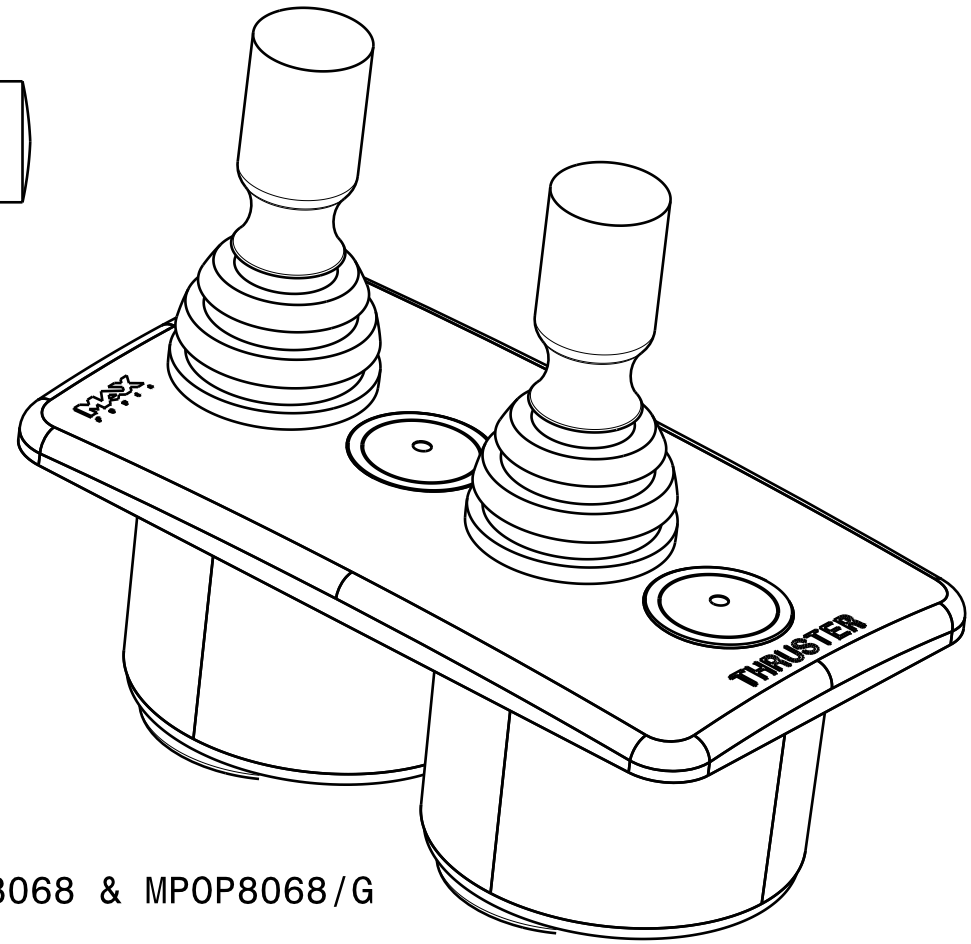

VP088042 & VP088042/G

MPOP8068 & MPOP8068/G

NOTA :
 Dimensions exprimées en mm
 ! Attention aux modifications d'échelles lors de l'impression !

NOTES :
 Dimensions in mm
 ! Be careful to scales modifications when printing !

EN CAS DE DOUTE, MERCI DE NOUS CONTACTER
 IN CASE OF DOUBT, PLEASE ASK

This drawing is our property. It can't be reproduced or communicated without our written agreement.		MAX POWER		
DRAWING TITLE		MPOP8068 / VP088042 all versions		
DRAWN BY		Control panels - general dimensions		
PBE	DATE	SIZE	DRAWING NUMBER	REV
	29/01/2009	A3	XXX	A
CHECKED BY	DATE	SCALE	WEIGHT (kg)	SHEET
XXX	XXX	1:1	-	1/1
DESIGNED BY	DATE			
XXX	XXX			